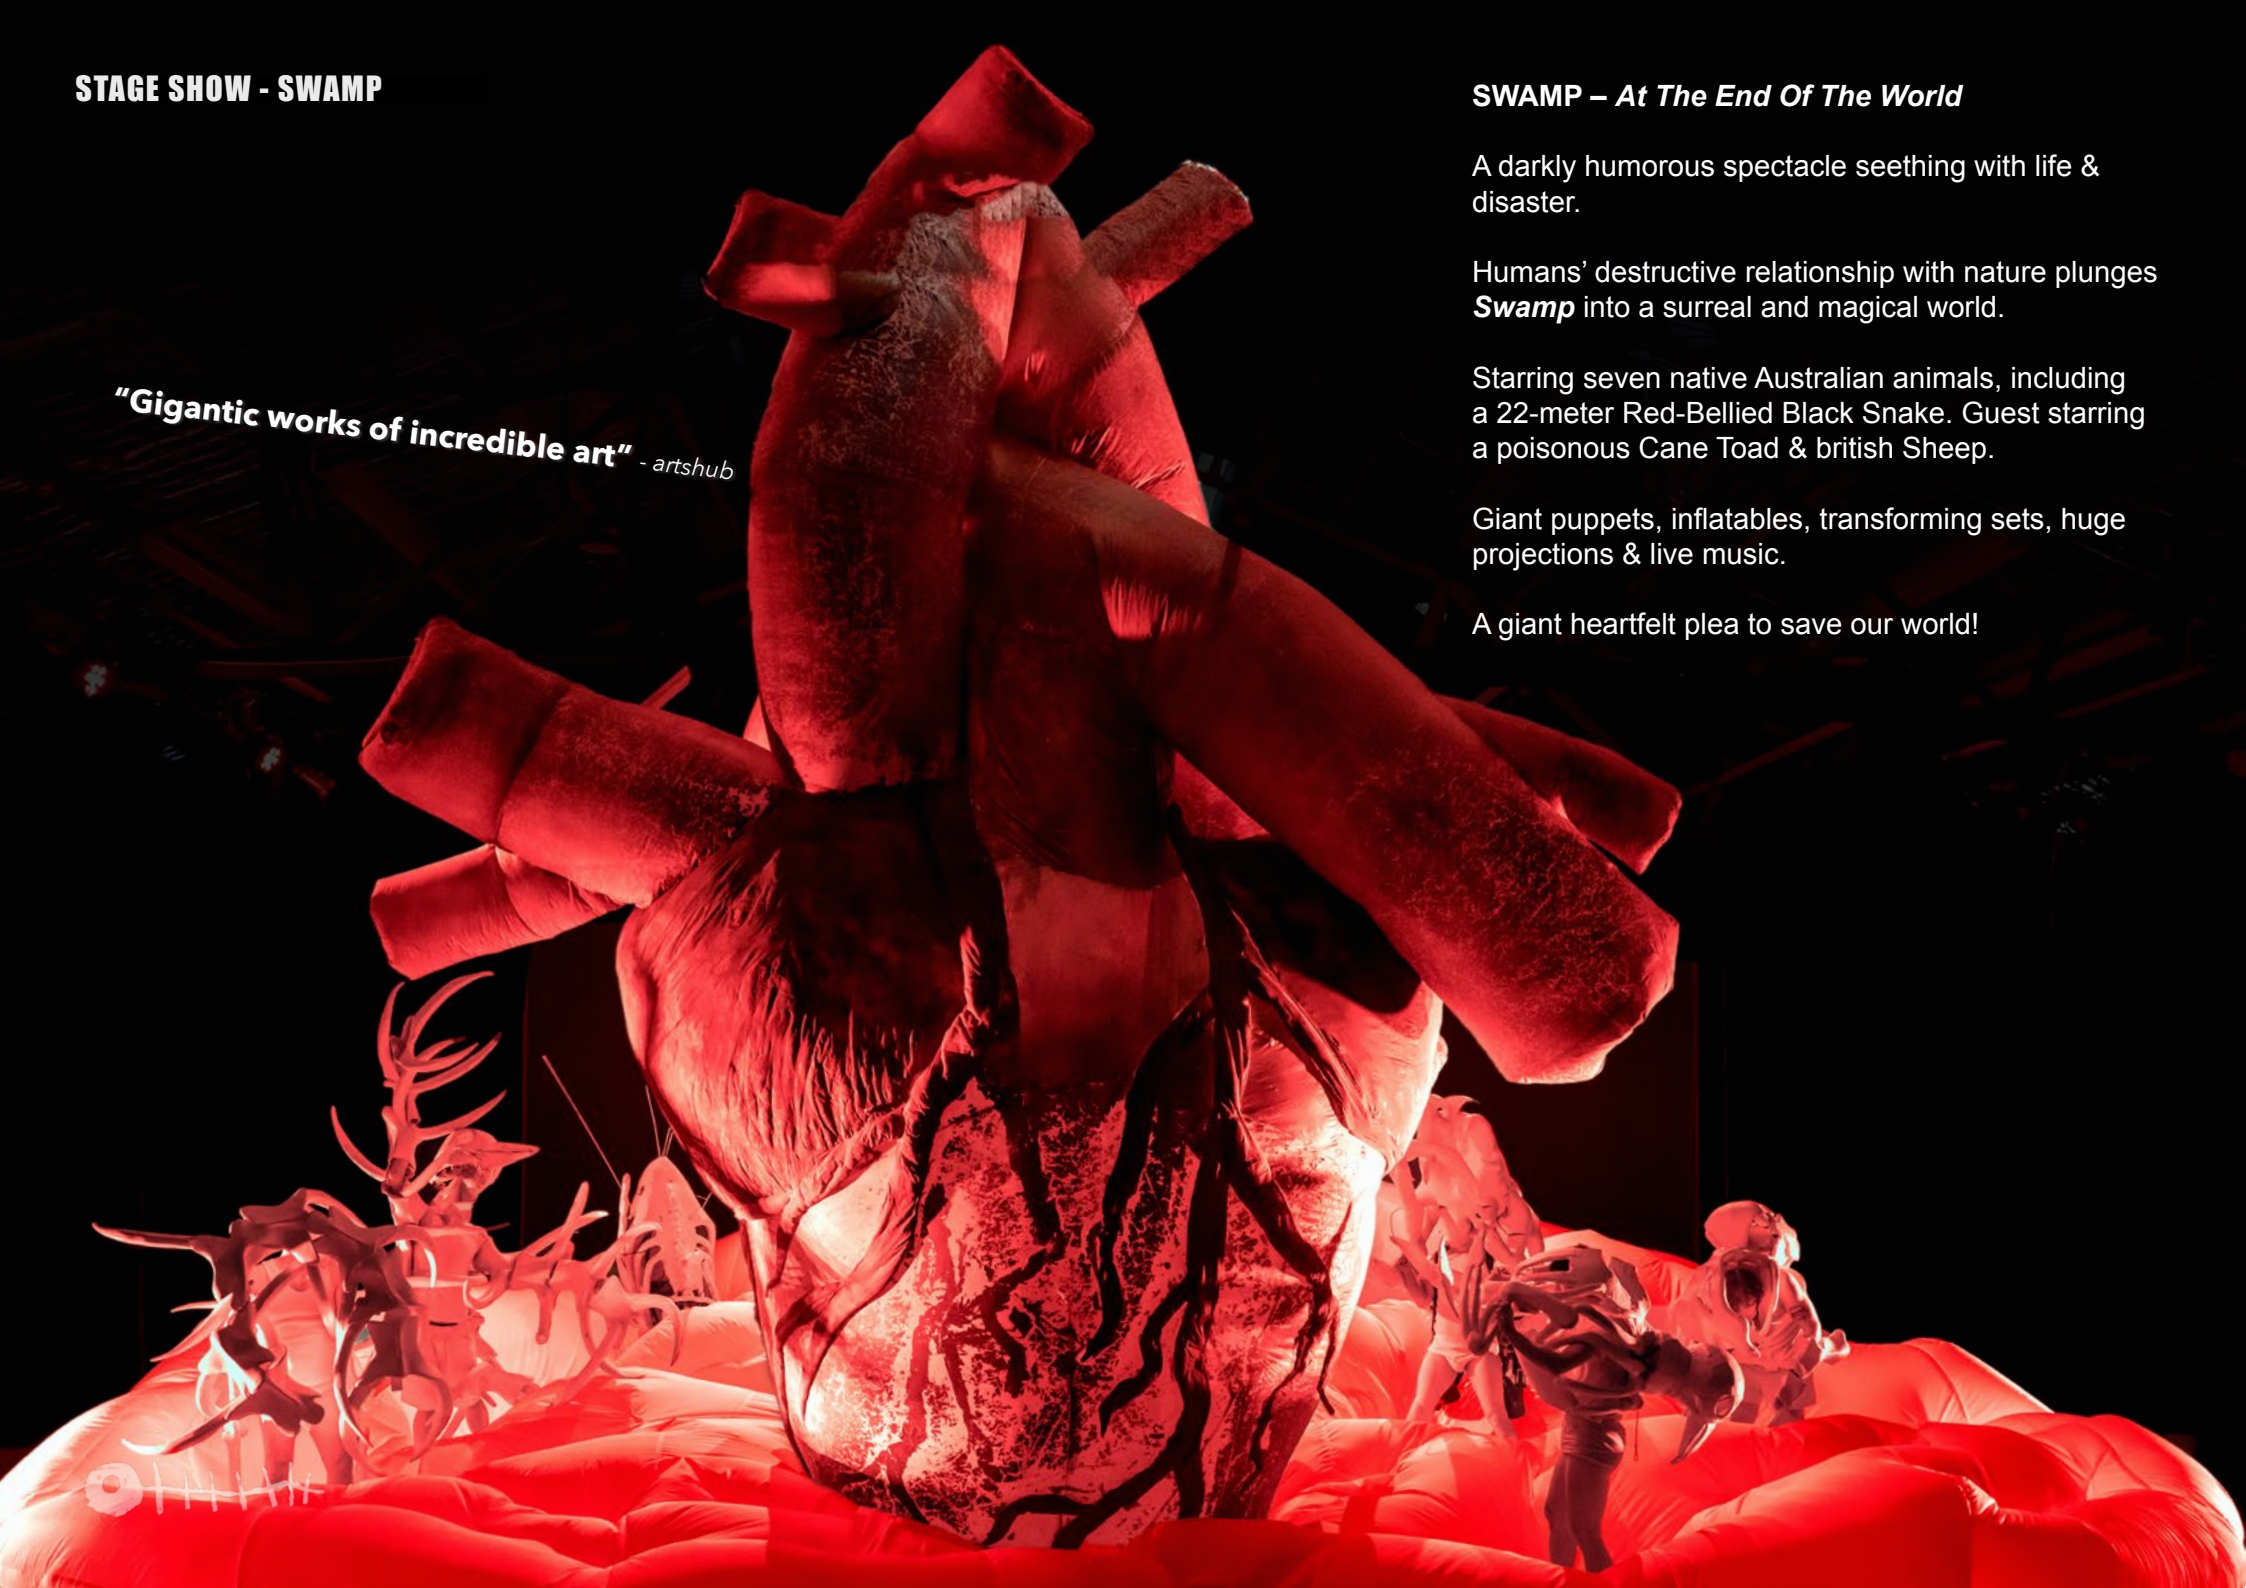

STAGE SHOW - SWAMP

"Gigantic works of incredible art" - artshub

SWAMP – *At The End Of The World*

A darkly humorous spectacle seething with life & disaster.

Humans' destructive relationship with nature plunges **Swamp** into a surreal and magical world.

Starring seven native Australian animals, including a 22-meter Red-Bellied Black Snake. Guest starring a poisonous Cane Toad & british Sheep.

Giant puppets, inflatables, transforming sets, huge projections & live music.

A giant heartfelt plea to save our world!